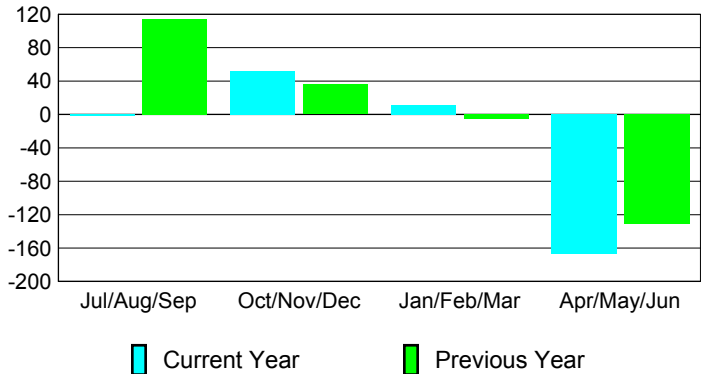

Comparison of Membership Gain/Loss

Current Year Compared to the Previous Year