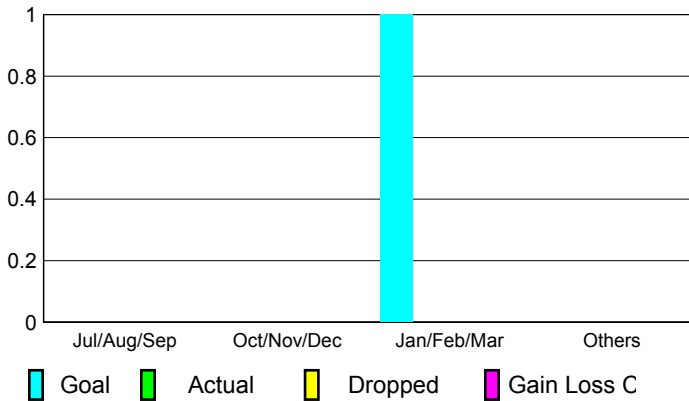

## CLUBS

<b>Club Results</b>
<b>2009-2010</b>

<b>Clubs</b>
<b>2008-2009</b>

Month	New Club	Actual New	Actual Dropped	Gain/Loss of	Gain/Loss of
	Goal	New Clubs	Dropped Clubs	Clubs	Clubs
Jul/Aug/Sep	0	0	0	0	1
Oct/Nov/Dec	0	0	0	0	0
Jan/Feb/Mar	1	0	0	0	0
Apr/May/June	0	0	0	0	0
<b>Totals</b>	<b>1</b>	<b>0</b>	<b>0</b>	<b>0</b>	<b>1</b>

### Club Results 2009-2010

Goal, New, Dropped, Gain/Loss