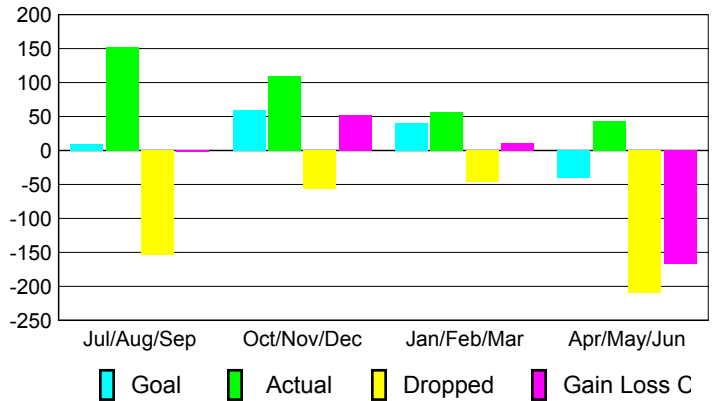

### Club Results 2009-2010

Goal, New, Dropped, Gain/Loss

## MEMBERSHIP

<b>Membership Results</b>
<b>2009-2010</b>

<b>Membership</b>
<b>2008-2009</b>

Month	Net Memb	Actual New	Actual Dropped	Gain/Loss of	Gain/Loss of
	Goal	New Memb	Dropped Memb	Memb	Memb
Jul/Aug/Sep	10	152	-154	-2	114
Oct/Nov/Dec	60	109	-57	52	36
Jan/Feb/Mar	40	57	-46	11	-5
Apr/May/June	-40	43	-210	-167	-131
<b>Totals</b>	<b>70</b>	<b>361</b>	<b>-467</b>	<b>-106</b>	<b>14</b>

### Membership Results 2009-2010

Goal, New, Dropped, Gain/Loss

### Comparison of Club Gain/Loss

Current Year Compared to the Previous Year